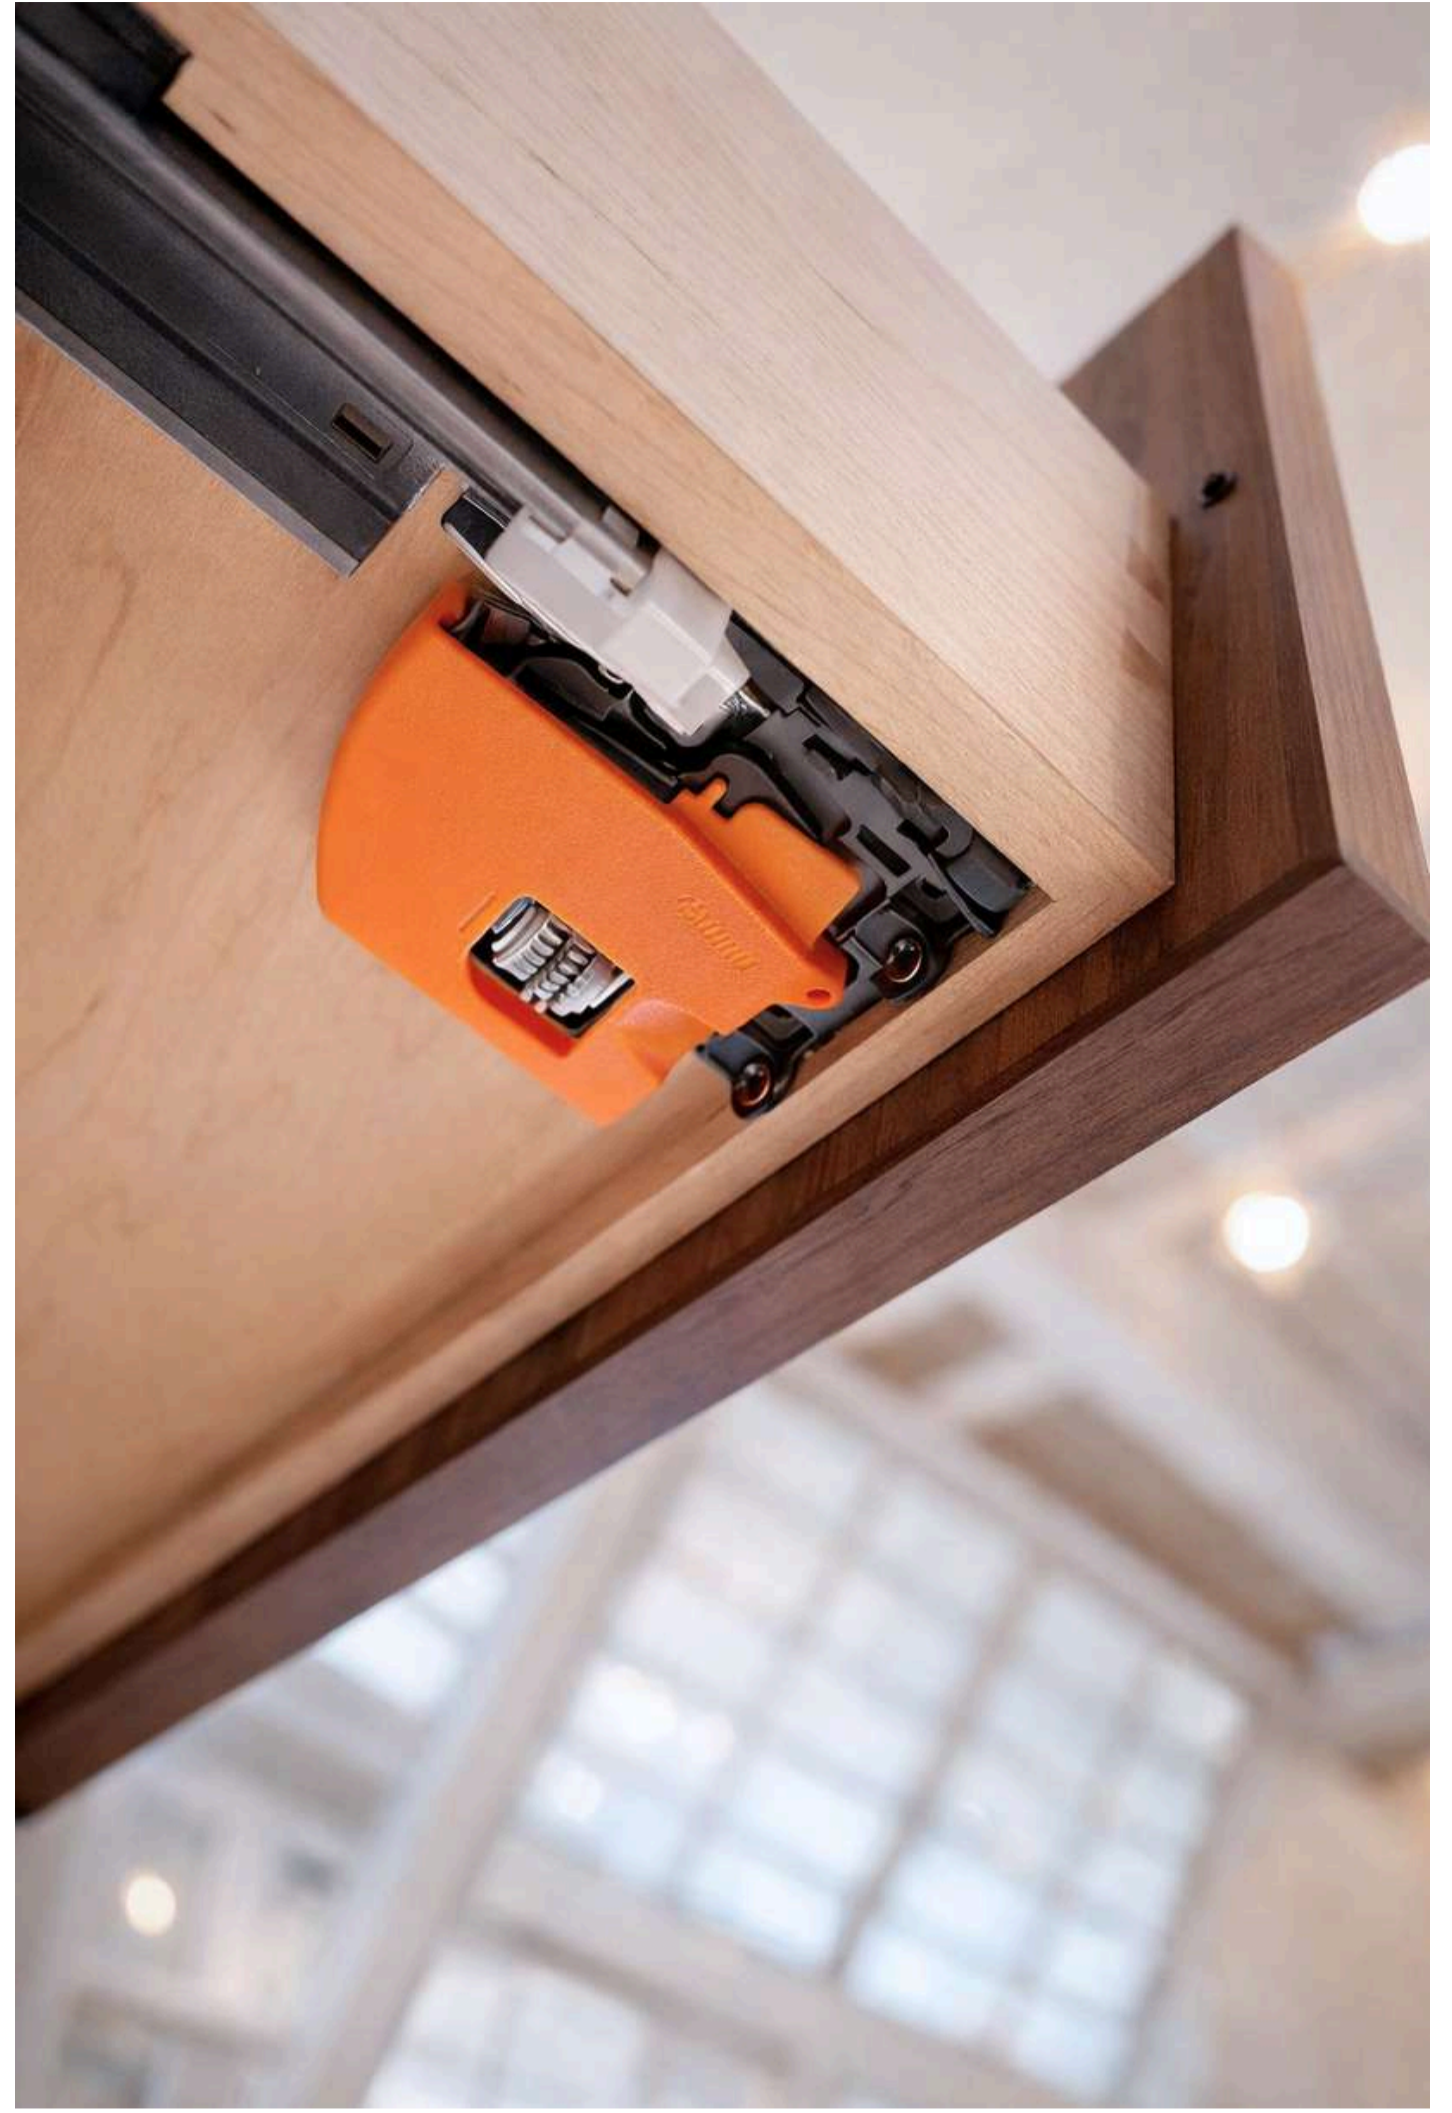

# Automatization systems

designed for seamless daily use.

Pop-Up Power Outlet

Recessed Power Strip

In-Drawer Power Outlet

Blum SERVO-DRIVE Lift System

DESIGN

*hardware*

Avento HF

Avento HF Top

Avento HF

Avento HL Top

Soft closing Hinges

BLUMOTION Soft-Close System

Push-to-Open System

Adjustable Shelf System